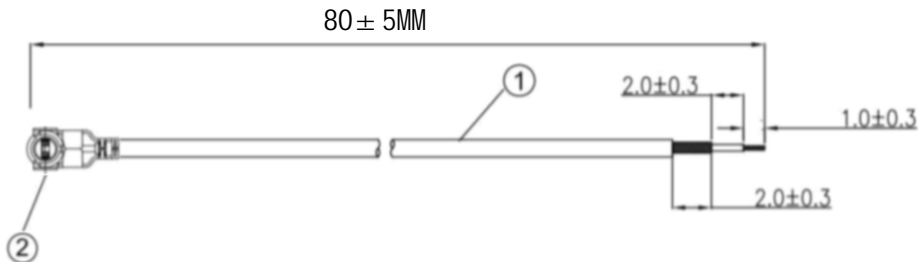

# Kinghelm®

REV		REVISIONS		
NUMBER	DESCRIPTION	DWN	CHK	DATE
A	DESIGN			

**NOTES:**

- ELECTRICAL:
  - VOLTAGE RATING:DCV 300V 10MS
  - CONDUCTANCE RESISTANCE: 3.0 OHM/MAX.
  - INSULATION RESISTANCE: 5.0M OHM/MIN.
  - THE CABLE SHOULD BE 100% ELECTRICAL TEST
  - IT SHOULD BE NO ANY OPEN/SHORT, MISWIRING AND INTERMITTENT FAILURES
- MATERIAL:
  - SEE TABLE
- ALL COMPONENTS ARE RoHS COMPLIANT.

ITEM NO.	PART NUMBER	DESCRIPTION	QTY.
②	接头	一代IPEX端子	1
①	同轴线	RG1.13白色线, OD: 1.13mm	AS

深圳市金航标电子有限公司      www.kinghelm.com.cn

KH-IPEX4-221-RG1.13-WH80      0755-28190160

ALL DIMENSION ARE IN MM	DRAWN Jamy	DATE 2020-06-15	一代IPEX TO OPEN RG1.13白色转接线
COMPUTER GENERATED IN SOLIDWORKS	ENG.		
DO NOT SCALE THIS DRAWING	MFG.		
PROJECTION	Q.A.		
CUSTOMER PIN:	GENERAL TOLERANCE FOR ANGLES X.X    X.XX    X.XXX ± 1°    ± 0.3    ± 0.25    ± 0.150		SIZE Number <b>B</b>
			REV <b>A</b>
			SCALE: Free    TYPE    SHEET 1 OF 1