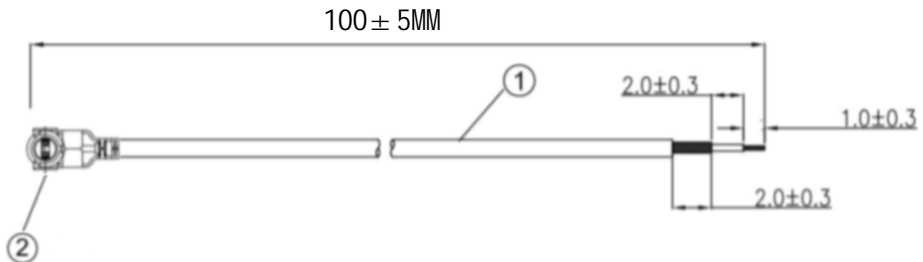

# Kinghelm®

REV		REVISIONS		
NUMBER	DESCRIPTION	DWN	CHK	DATE
A	DESIGN			

- NOTES:
- ELECTRICAL:
    - VOLTAGE RATING:DCV 300V 10MS
    - CONDUCTANCE RESISTANCE: 3.0 OHM/MAX.
    - INSULATION RESISTANCE: 5.0M OHM/MIN.
    - THE CABLE SHOULD BE 100% ELECTRICAL TEST
    - IT SHOULD BE NO ANY OPEN/SHORT, MISWIRING AND INTERMITTENT FAILURES
  - MATERIAL:
    - SEE TABLE
  - ALL COMPONENTS ARE RoHS COMPLIANT.

ITEM NO.	PART NUMBER	DESCRIPTION	QTY.
②	接头	三代IPEX端子	1
①	同轴线	RG0.81白色线, OD: 0.81mm	AS

深圳市金航标电子有限公司      www.kinghelm.com.cn

KH-IPEX3-221-RG0.81-WH100      0755-28190160

ALL DIMENSION ARE IN MM	DRAWN Jamy	DATE 2020-06-15	三代IPEX TO OPEN RG0.81白色转接线
	ENG.		
COMPUTER GENERATED IN SOLIDWORKS	MFG.		
DO NOT SCALE THIS DRAWING	Q.A.		

CUSTOMER PIN:

PROJECTION	GENERAL TOLERANCE FOR ANGLES X.X    X.XX    X.XXX ± 1°    ± 0.3    ± 0.25    ± 0.150	SIZE Number	REV A
SCALE: Free		TYPE	SHEET 1 OF 1