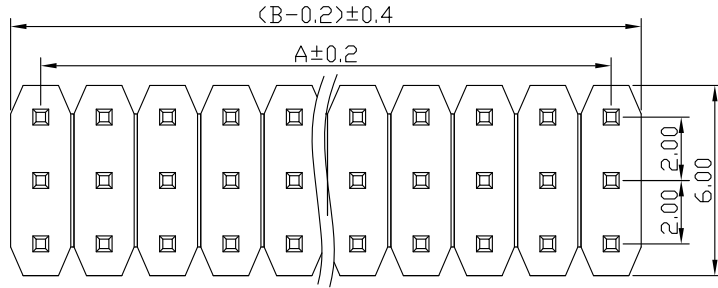

Kinghelm®

SPECIFICATIONS

Current Rating: 1.5 Amps
 Insulation Resistance: 1000M Ω Min
 Contact Resistance: 20m Ω Max
 Withstanding Voltage: AC 500V
 Operation Temperature: -40° to +105°
 Contact Material: Brass
 Standard: PA6T
 Insulator Material: Polyester (UL 94V-0)
 Contact Plating: Gold Flash
 Max. Processing Temp: 240° C for 30-60 seconds
 (260° C for 5 seconds)

RECOMMEND P. C. B LAYOUT

PCB TOLERANCE: ± 0.05 (TOP VIEW)

深圳市金航标电子有限公司

www.kinghelm.com.cn

KH-2.0PH180-3X21P-L8.7

0755-28190160

UNLESS OTHERWISE SPECIFIED TOLERANCE

X : ± 0.30 X° : $\pm 5^\circ$
 X.X : ± 0.25 X.X° : $\pm 1^\circ$
 X.XX : ± 0.20 X.XX° : $\pm 0.5^\circ$

DRAWN NAME:

2.0PH H2.0 3xnPin 180度 PC2.8 PA3.9 PB2.0 L8.7 6T

| | | | | |
|------|----|-------|-----|------------|
| SIZE | A4 | SCALE | N:1 | PROUCT NO. |
| REV | A | UNIT | mm | PROJECT |

PAGE 1/1

CHECKED: 陈超凡 2022/07/18