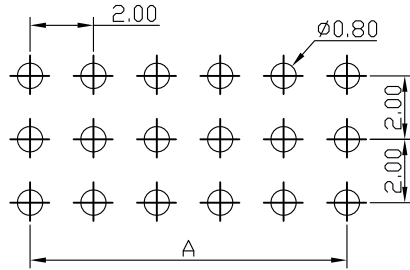

Kinghelm®

SPECIFICATIONS

Current Rating: 1.5 Amps
 Insulation Resistance: 1000M Ω Min
 Contact Resistance: 20m Ω Max
 Withstanding Voltage: AC 500V
 Operation Temperature: -40° to +105°
 Contact Material: Brass
 Standard: PA6T
 Insulator Material: Polyester (UL 94V-0)
 Contact Plating: Gold Flash
 Max. Processing Temp: 240° C for 30-60 seconds
 (260° C for 5 seconds)

RECOMMEND P. C. B LAYOUT

PCB TOLERANCE: ± 0.05 (TOP VIEW)

深圳市金航标电子有限公司

www.kinghelm.com.cn

KH-2.0PH180-3X21P-L8.7

0755-28190160

UNLESS OTHERWISE SPECIFIED TOLERANCE

X : ± 0.30 X° : $\pm 5^\circ$
 X.X : ± 0.25 X.X° : $\pm 1^\circ$
 X.XX : ± 0.20 X.XX° : $\pm 0.5^\circ$

DRAWN NAME:

2.0PH H2.0 3xnPin 180度 PC2.8 PA3.9 PB2.0 L8.7 6T

| | | | | |
|------|----|-------|-----|------------|
| SIZE | A4 | SCALE | N:1 | PROUCT NO. |
| REV | A | UNIT | mm | PROJECT |

PAGE 1/1

CHECKED: 陈超凡 2022/07/18