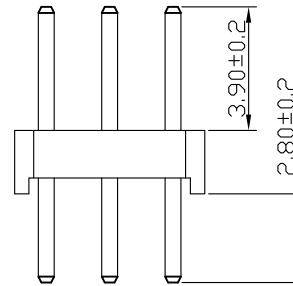

Kinghelm®

SPECIFICATIONS

Current Rating: 1.5 Amps
 Insulation Resistance: 1000M Ω Min
 Contact Resistance: 20m Ω Max
 Withstanding Voltage: AC 500V
 Operation Temperature: -40° to +105°
 Contact Material: Brass
 Standard: PA6T
 Insulator Material: Polyester (UL 94V-0)
 Contact Plating: Gold Flash
 Max. Processing Temp: 240° C for 30-60 seconds
 (260° C for 5 seconds)

RECOMMEND P. C. B LAYOUT

PCB TOLERANCE: ± 0.05 (TOP VIEW)

深圳市金航标电子有限公司

www.kinghelm.com.cn

KH-2.0PH180-3X21P-L8.7

0755-28190160

UNLESS OTHERWISE SPECIFIED TOLERANCE

X : ± 0.30 X° : $\pm 5^\circ$
 X.X : ± 0.25 X.X° : $\pm 1^\circ$
 X.XX : ± 0.20 X.XX° : $\pm 0.5^\circ$

DRAWN NAME:

2.0PH H2.0 3xnPin 180度 PC2.8 PA3.9 PB2.0 L8.7 6T

| | | | | |
|------|----|-------|-----|------------|
| SIZE | A4 | SCALE | N:1 | PROUCT NO. |
| REV | A | UNIT | mm | PROJECT |

PAGE 1/1

CHECKED: 陈超凡 2022/07/18