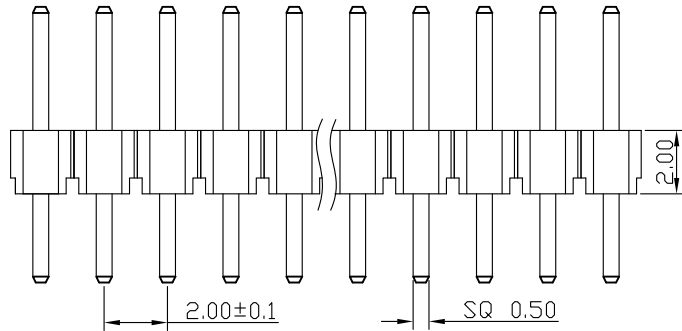

Kinghelm®

SPECIFICATIONS

Current Rating: 1.5 Amps
 Insulation Resistance: 1000M Ω Min
 Contact Resistance: 20m Ω Max
 Withstanding Voltage: AC 500V
 Operation Temperature: -40° to +105°
 Contact Material: Brass
 Standard: PA6T
 Insulator Material: Polyester (UL 94V-0)
 Contact Plating: Gold Flash
 Max. Processing Temp: 240° C for 30-60 seconds
 (260° C for 5 seconds)

RECOMMEND P. C. B LAYOUT

PCB TOLERANCE: ± 0.05 (TOP VIEW)

深圳市金航标电子有限公司

www.kinghelm.com.cn

KH-2.0PH180-3X21P-L8.7

0755-28190160

UNLESS OTHERWISE SPECIFIED TOLERANCE

X : ± 0.30 X° : $\pm 5^\circ$
 X.X : ± 0.25 X.X° : $\pm 1^\circ$
 X.XX : ± 0.20 X.XX° : $\pm 0.5^\circ$

DRAWN NAME:

2.0PH H2.0 3xnPin 180度 PC2.8 PA3.9 PB2.0 L8.7 6T

| | | | | |
|------|----|-------|-----|------------|
| SIZE | A4 | SCALE | N:1 | PROUCT NO. |
| REV | A | UNIT | mm | PROJECT |

PAGE 1/1

CHECKED: 陈超凡 2022/07/18